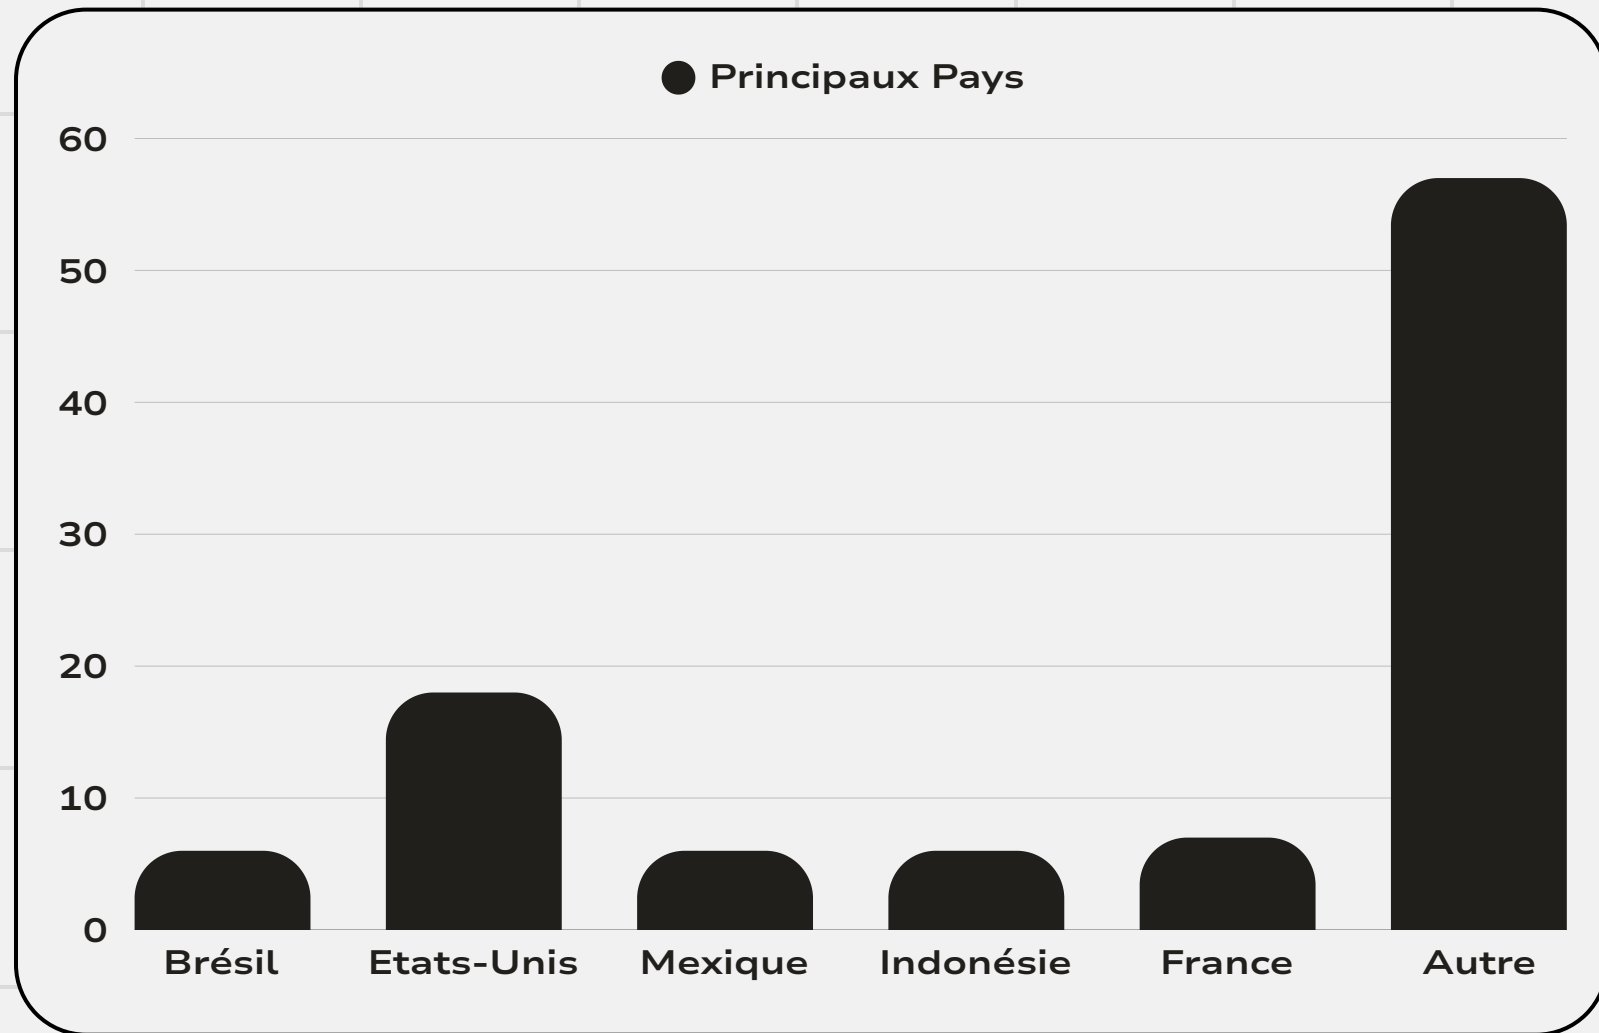

@ART_DAILY

828 K

97 K