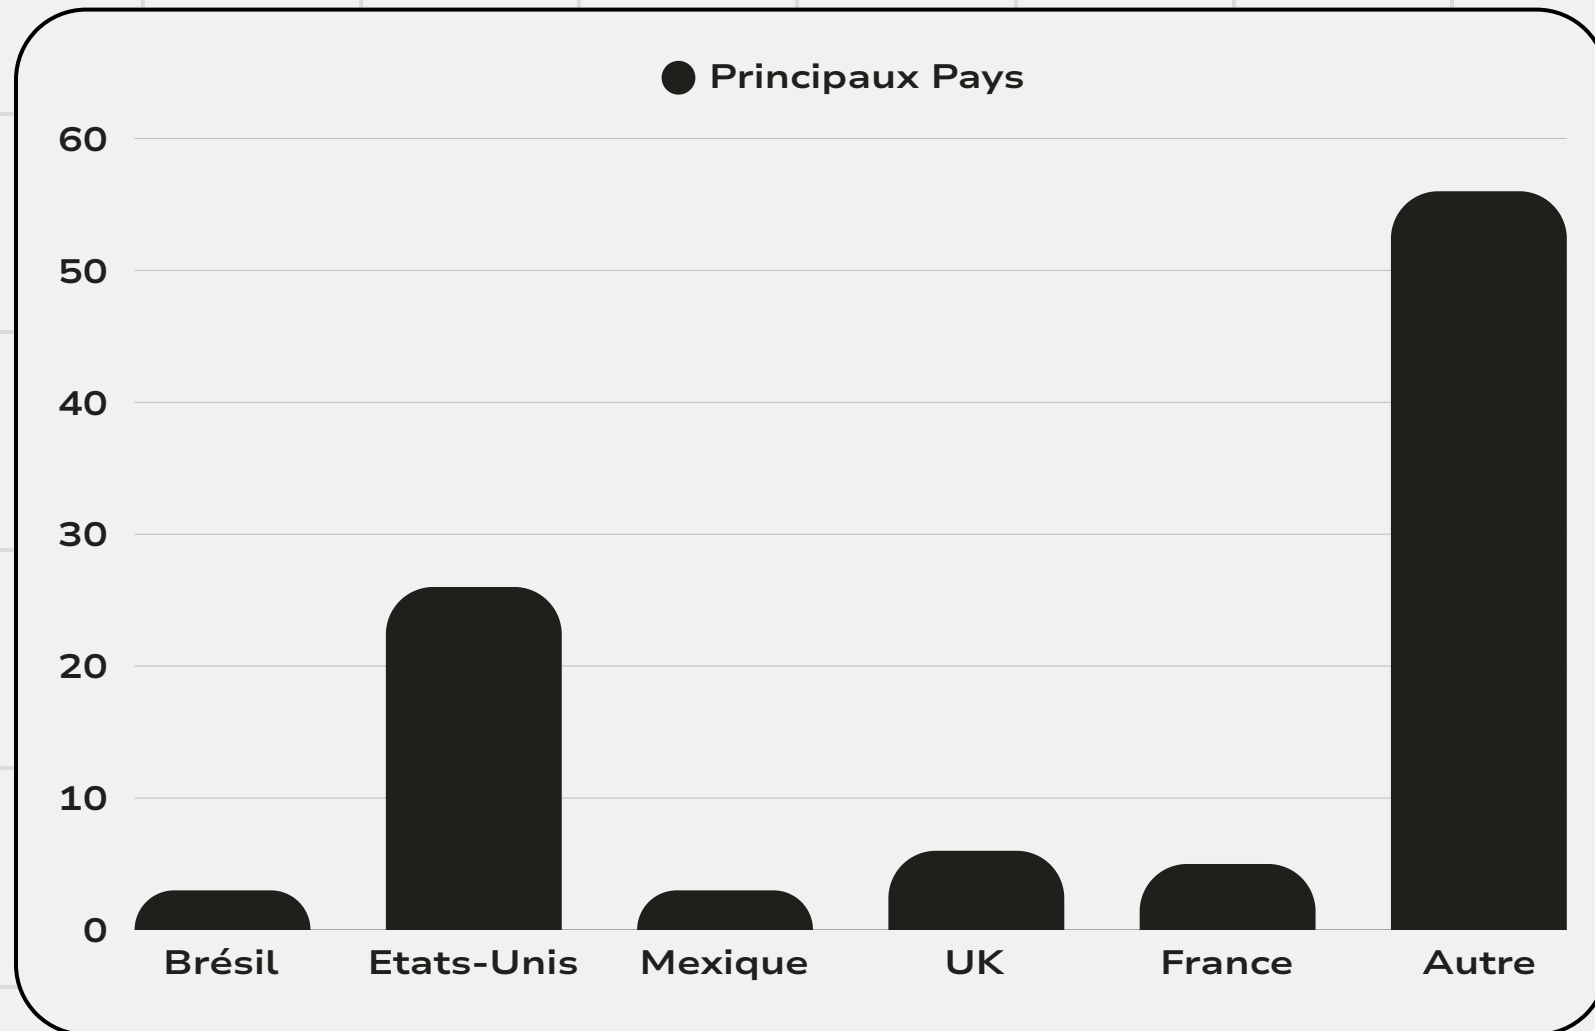

164 K

@CREACULTCLUB

230 K

@CREACULTCLUB

1.1M

@CREACULTCLUB

730 K

@ART_DAILY

 **828 K**

 **97 K**

@ARTOFDRAWINGG

670 K

71 K

@ARTLIFEFEATURES

 221 K

creacultclub