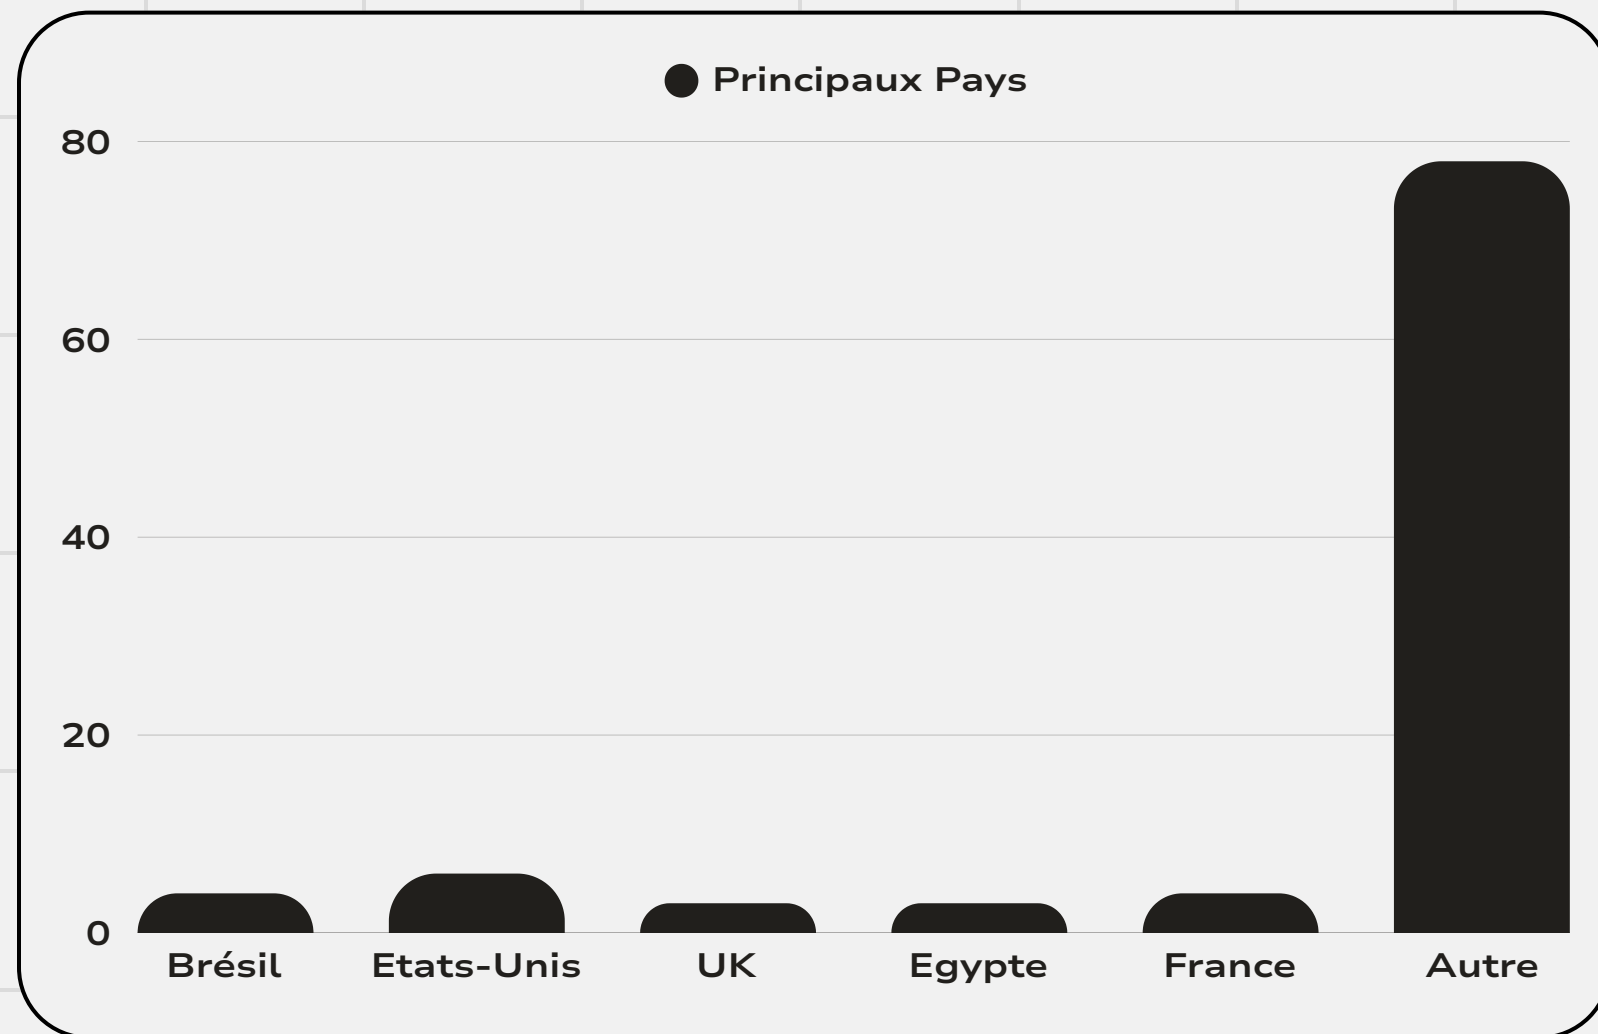

164 K

@CREACULTCLUB

230 K

@CREACULTCLUB

1.1M

@CREACULTCLUB

730 K

@ART_DAILY