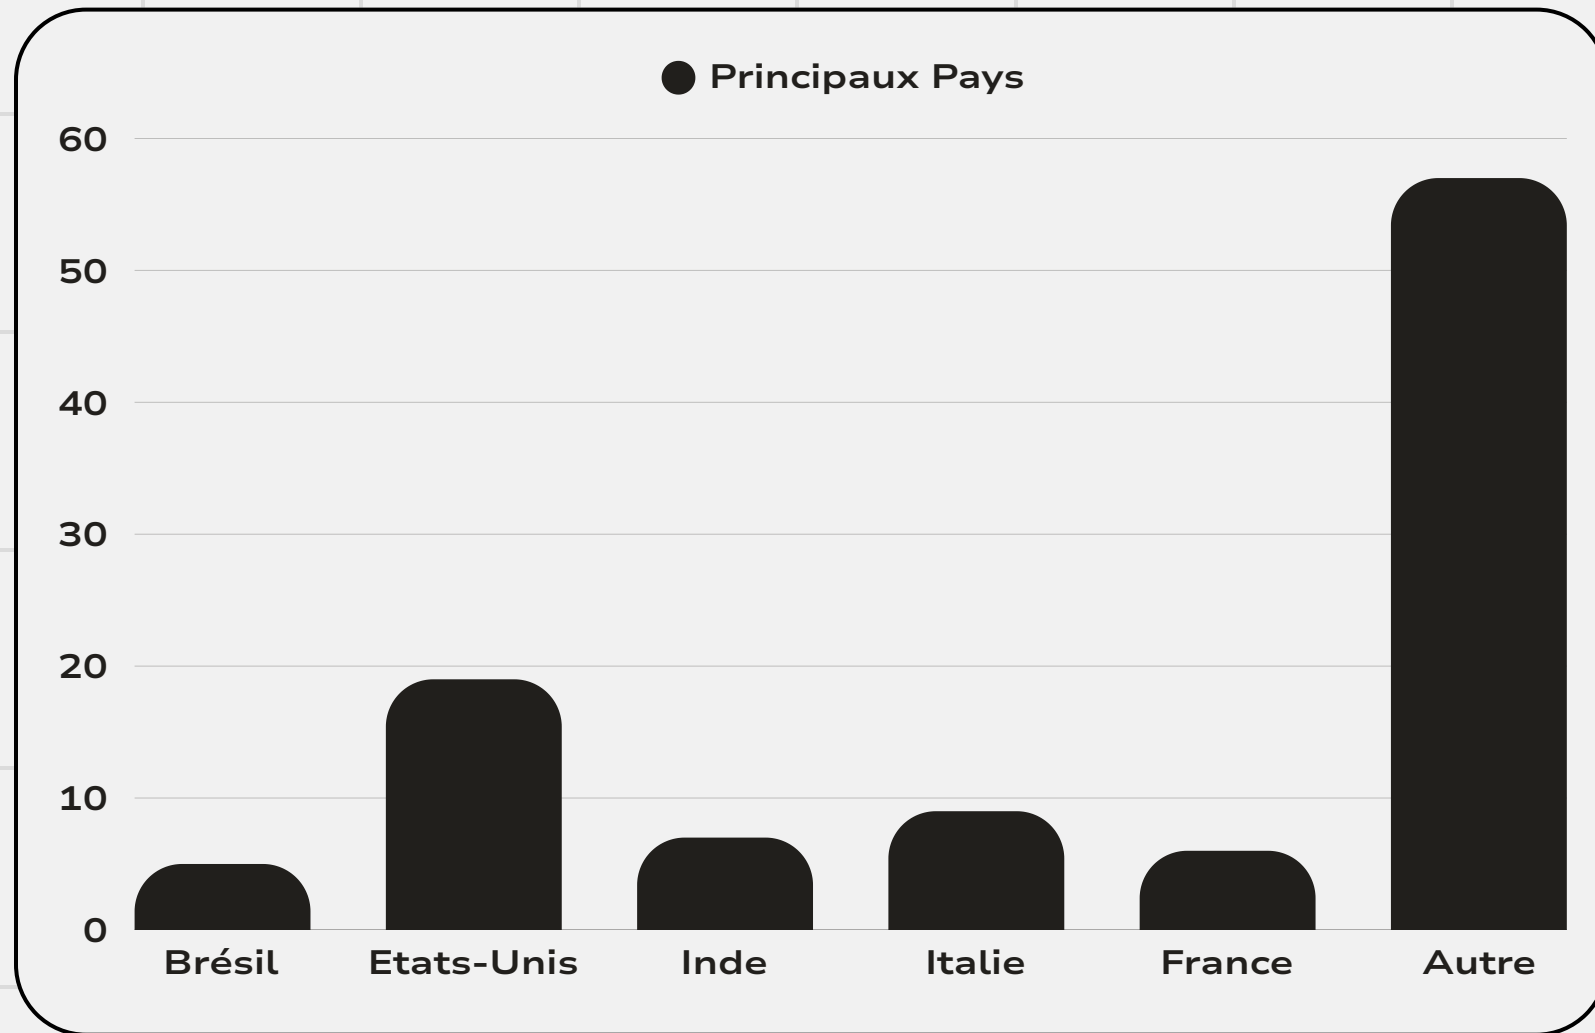

164 K

@CREACULTCLUB

230 K

@CREACULTCLUB

1.1M

@CREACULTCLUB

730 K

@ART_DAILY

 **828 K**

 **97 K**

@ARTOFDRAWINGG

670 K

71 K

@ARTLIFEFEATURES

 221 K

creacultclub