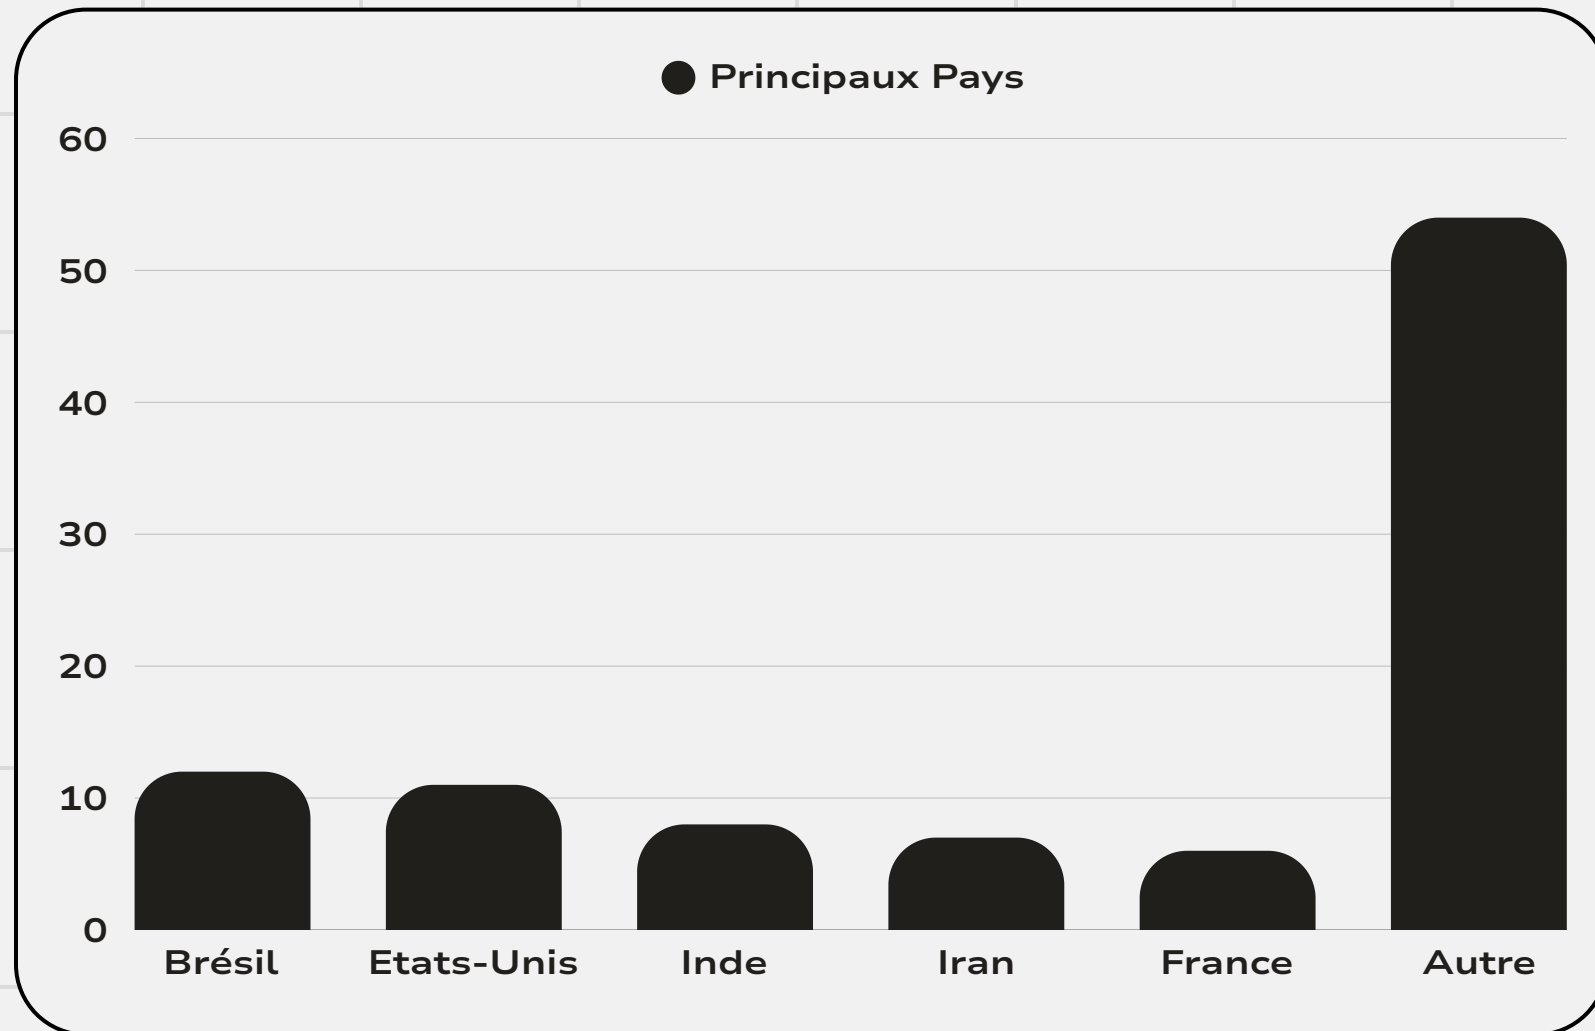

164 K

@CREACULTCLUB

230 K

@CREACULTCLUB

1.1M

@CREACULTCLUB

730 K

@ART_DAILY

 **828 K**

 **97 K**

@ARTOFDRAWINGG

670 K

71 K

@ARTLIFEFEATURES

 221 K

creacultclub