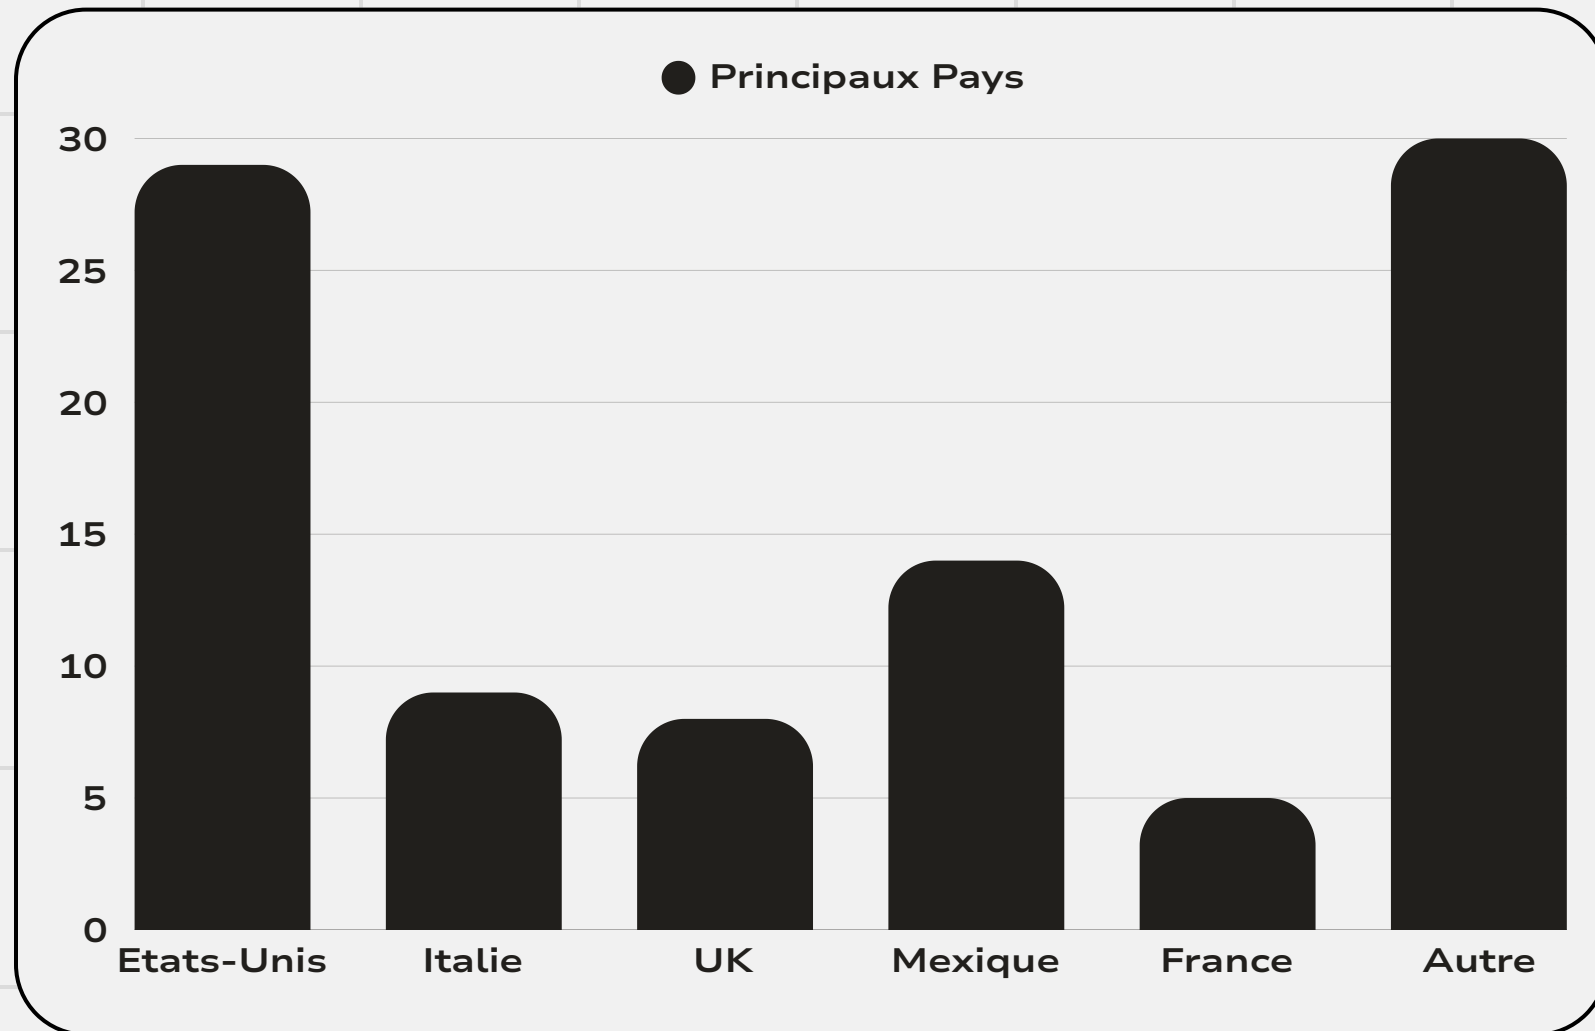

164 K

@CREACULTCLUB

230 K

@CREACULTCLUB

1.1M

@CREACULTCLUB

730 K

@ART_DAILY