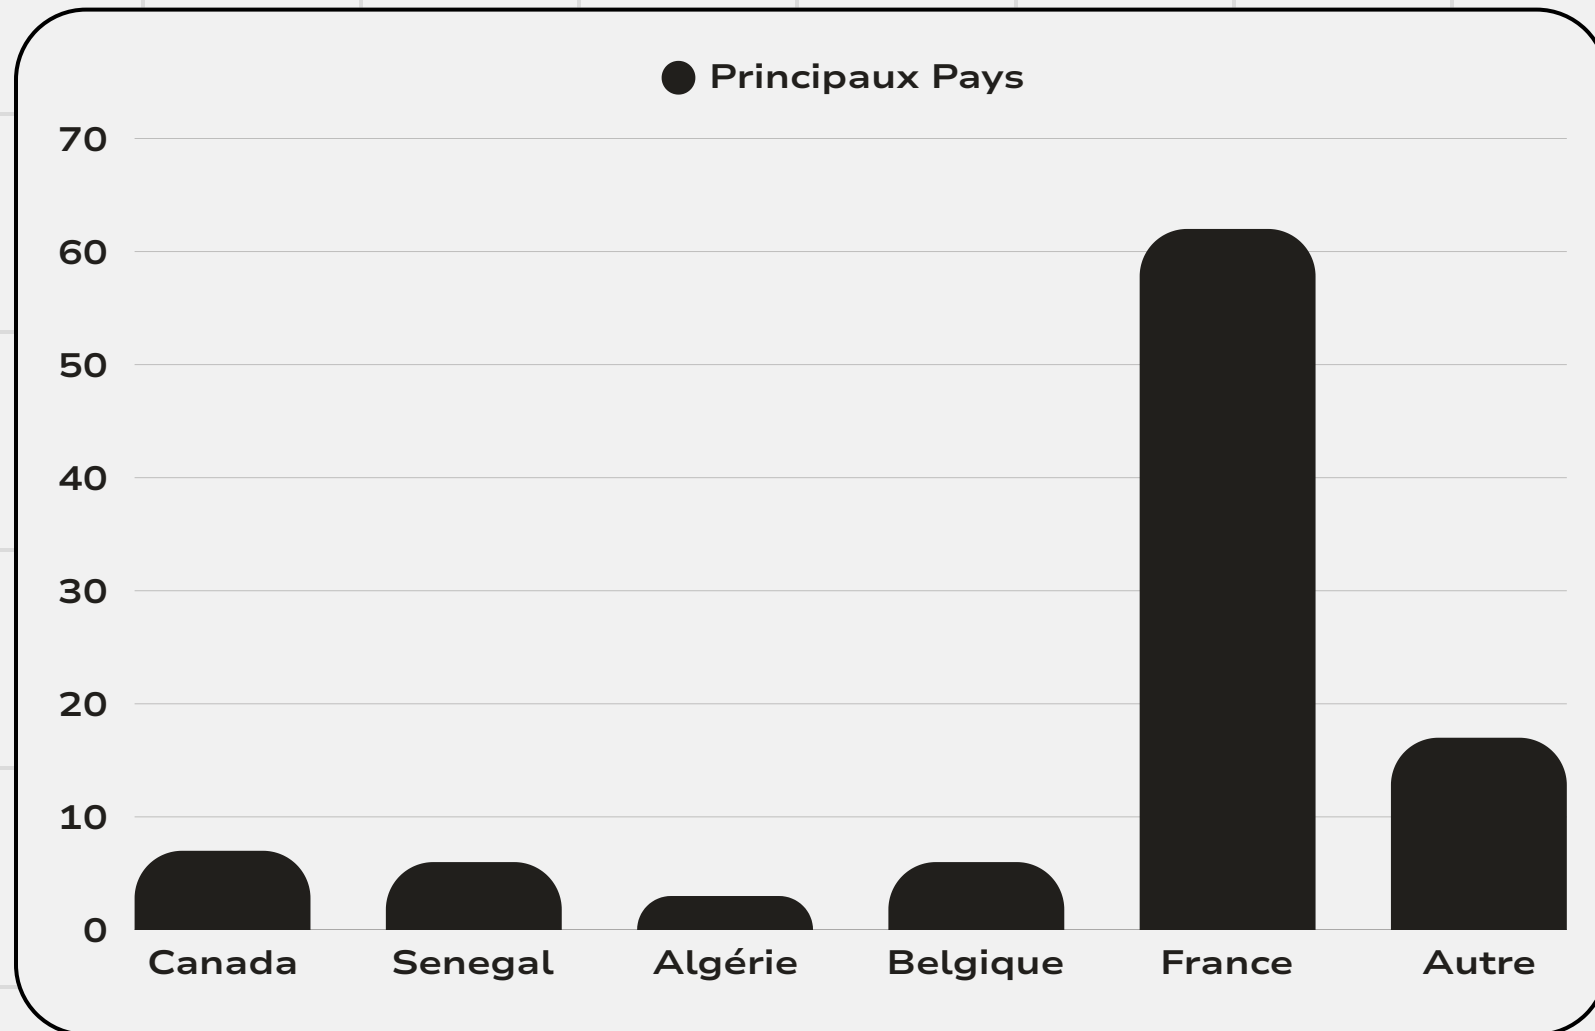

164 K

@CREACULTCLUB

230 K

@CREACULTCLUB

1.1M

@CREACULTCLUB

730 K

@ART_DAILY